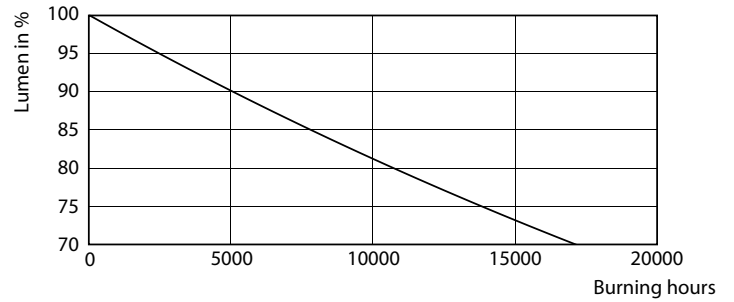

Product data

General Information		Power Factor (Nom)	
Cap-Base	G13 [Medium Bi-Pin Fluorescent]		0.5
EU RoHS compliant	Yes	Voltage (Nom)	220-240 V
Nominal Lifetime (Nom)	15000 h	Temperature	
Switching Cycle	50000X	T-Ambient (Max)	45 °C
Light Technical		T-Ambient (Min)	-20 °C
Color Code	840 [CCT of 4000K]	T-Storage (Max)	65 °C
Beam Angle (Nom)	240 °	T-Storage (Min)	-40 °C
Luminous Flux (Nom)	800 lm	T-Case Maximum (Nom)	55 °C
Color Designation	Cool White (CW)	Controls and Dimming	
Correlated Color Temperature (Nom)	4000 K	Dimmable	No
Luminous Efficacy (rated) (Nom)	100.00 lm/W	Mechanical and Housing	
Color Consistency	<6	Bulb Material	Glass
Color Rendering Index (Nom)	80	Product Length	600 mm
LLMF At End Of Nominal Lifetime (Nom)	70 %	Approval and Application	
Operating and Electrical		Energy Efficiency Label (EEL)	A+
Input Frequency	50 to 60 Hz	Energy Saving Product	Yes
Power (Nom)	8 W	Approval Marks	RoHS compliance CE marking KEMA Keur certificate
Starting Time (Nom)	0.5 s		
Warm Up Time to 60% Light (Nom)	0.5 s		

TLED Ecofit EU 600mm 8W 800lm 4000K

Photometric data

LEDtube Ecofit 16W G13 840 24D ND

LEDtube Ecofit 8W G13 840 24D ND

LEDtube Ecofit 16W G13 840 24D ND

Ecofit Ledtubes T8

Lifetime

LEDtube Ecofit 16W G13 840 24D ND