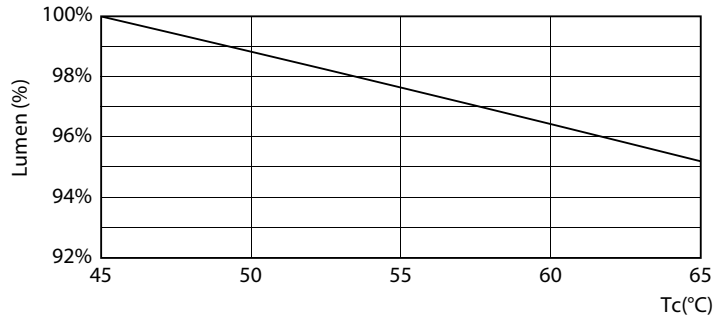

Product data

General Information		Power Factor (Nom)	
Cap-Base	G13 [Medium Bi-Pin Fluorescent]		0.5
EU RoHS compliant	Yes	Voltage (Nom)	220-240 V
Nominal Lifetime (Nom)	15000 h	Temperature	
Switching Cycle	50000X	T-Ambient (Max)	45 °C
Light Technical		T-Ambient (Min)	-20 °C
Color Code	840 [CCT of 4000K]	T-Storage (Max)	65 °C
Beam Angle (Nom)	240 °	T-Storage (Min)	-40 °C
Luminous Flux (Nom)	800 lm	T-Case Maximum (Nom)	55 °C
Color Designation	Cool White (CW)	Controls and Dimming	
Correlated Color Temperature (Nom)	4000 K	Dimmable	No
Luminous Efficacy (rated) (Nom)	100.00 lm/W	Mechanical and Housing	
Color Consistency	<6	Bulb Material	Glass
Color Rendering Index (Nom)	80	Product Length	600 mm
LLMF At End Of Nominal Lifetime (Nom)	70 %	Approval and Application	
Operating and Electrical		Energy Efficiency Label (EEL)	A+
Input Frequency	50 to 60 Hz	Energy Saving Product	Yes
Power (Nom)	8 W	Approval Marks	RoHS compliance CE marking KEMA Keur certificate
Starting Time (Nom)	0.5 s		
Warm Up Time to 60% Light (Nom)	0.5 s		

TLED Ecofit EU 600mm 8W 800lm 4000K

Photometric data

LEDtube Ecofit 16W G13 840 24D ND

LEDtube Ecofit 8W G13 840 24D ND

LEDtube Ecofit 16W G13 840 24D ND

Ecofit Ledtubes T8

Lifetime

LEDtube Ecofit 16W G13 840 24D ND