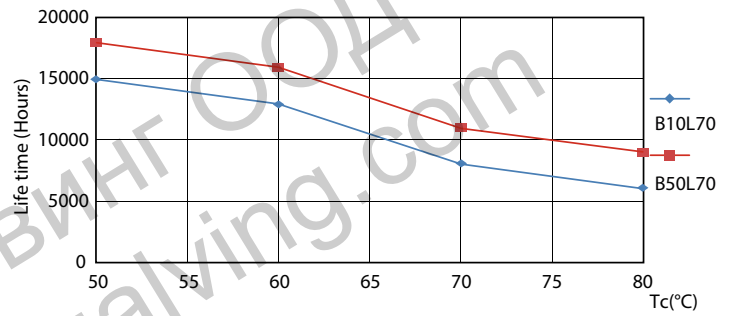

LEDtube Ecofit 16W G13 840 24D ND

LEDtube Ecofit 16W G13 840 24D ND