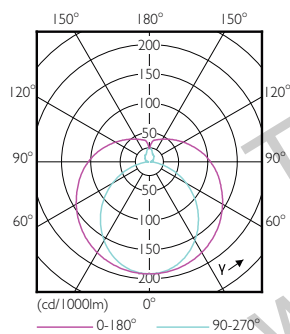

Product data

General Information		Power Factor (Nom)	
Cap-Base	G13 [Medium Bi-Pin Fluorescent]		0.5
EU RoHS compliant	Yes	Voltage (Nom)	220-240 V
Nominal Lifetime (Nom)	15000 h	Temperature	
Switching Cycle	50000X	T-Ambient (Max)	45 °C
Light Technical		T-Ambient (Min)	-20 °C
Color Code	840 [CCT of 4000K]	T-Storage (Max)	65 °C
Beam Angle (Nom)	240 °	T-Storage (Min)	-40 °C
Luminous Flux (Nom)	800 lm	T-Case Maximum (Nom)	55 °C
Color Designation	Cool White (CW)	Controls and Dimming	
Correlated Color Temperature (Nom)	4000 K	Dimmable	No
Luminous Efficacy (rated) (Nom)	100.00 lm/W	Mechanical and Housing	
Color Consistency	<6	Bulb Material	Glass
Color Rendering Index (Nom)	80	Product Length	600 mm
LLMF At End Of Nominal Lifetime (Nom)	70 %	Approval and Application	
Operating and Electrical		Energy Efficiency Label (EEL)	A+
Input Frequency	50 to 60 Hz	Energy Saving Product	Yes
Power (Nom)	8 W	Approval Marks	RoHS compliance CE marking KEMA Keur certificate
Starting Time (Nom)	0.5 s		
Warm Up Time to 60% Light (Nom)	0.5 s		

Numerator - Quantity Per Pack	1
Numerator - Packs per outer box	20
Material Nr. (12NC)	929001276222
Net Weight (Piece)	0.120 kg

Dimensional drawing

A3

Product	D1	D2	A1	A2	A3
Ecofit LEDtube 600mm 8W 840 T8 I	25.7 mm	28 mm	588.5 mm	595.5 mm	602.5 mm

TLED Ecofit EU 600mm 8W 800lm 4000K

Photometric data

LEDtube Ecofit 16W G13 840 24D ND

LEDtube Ecofit 8W G13 840 24D ND

LEDtube Ecofit 16W G13 840 24D ND

Ecofit Ledtubes T8

Lifetime

LEDtube Ecofit 16W G13 840 24D ND