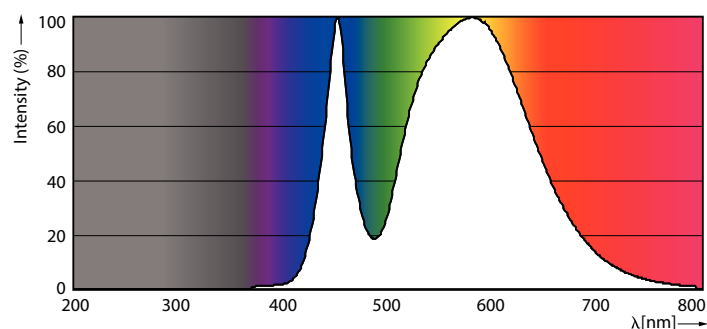

LEDtube Ecofit 16W G13 840 24D ND